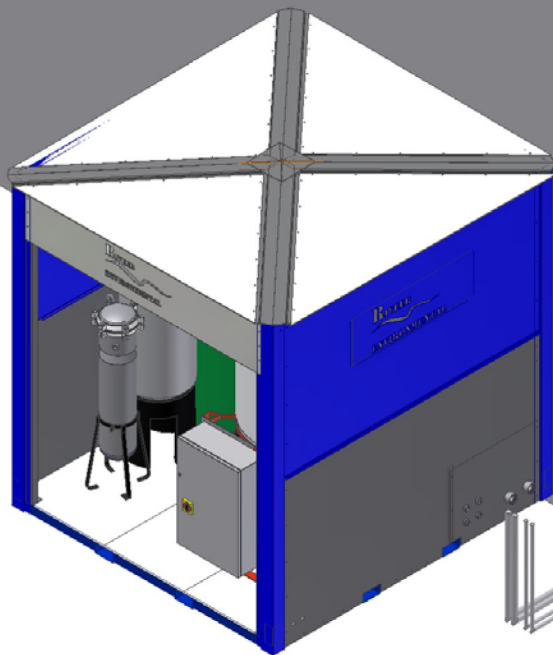

# CYLONATOR DEUCE OFFERS ATTRACTIVE AND FUNCTIONAL CLOSED LOOP FILTRATION FOR CATERPILLAR

The heated lockable enclosure can be left unattended for weeks. 2008 designed filtration system is totally automatic, back washes and purges when necessary.