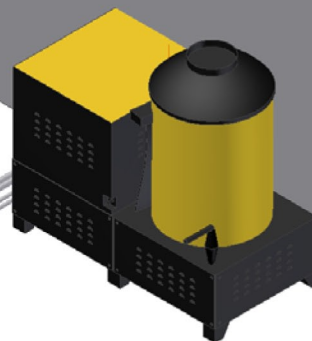

# CYLONATOR DEUCE OFFERS ATTRACTIVE AND FUNCTIONAL CLOSED LOOP FILTRATION FOR CATERPILLAR

The heated lockable enclosure can be left unattended for weeks. 2008 designed filtration system is totally automatic, back washes and purges when necessary.